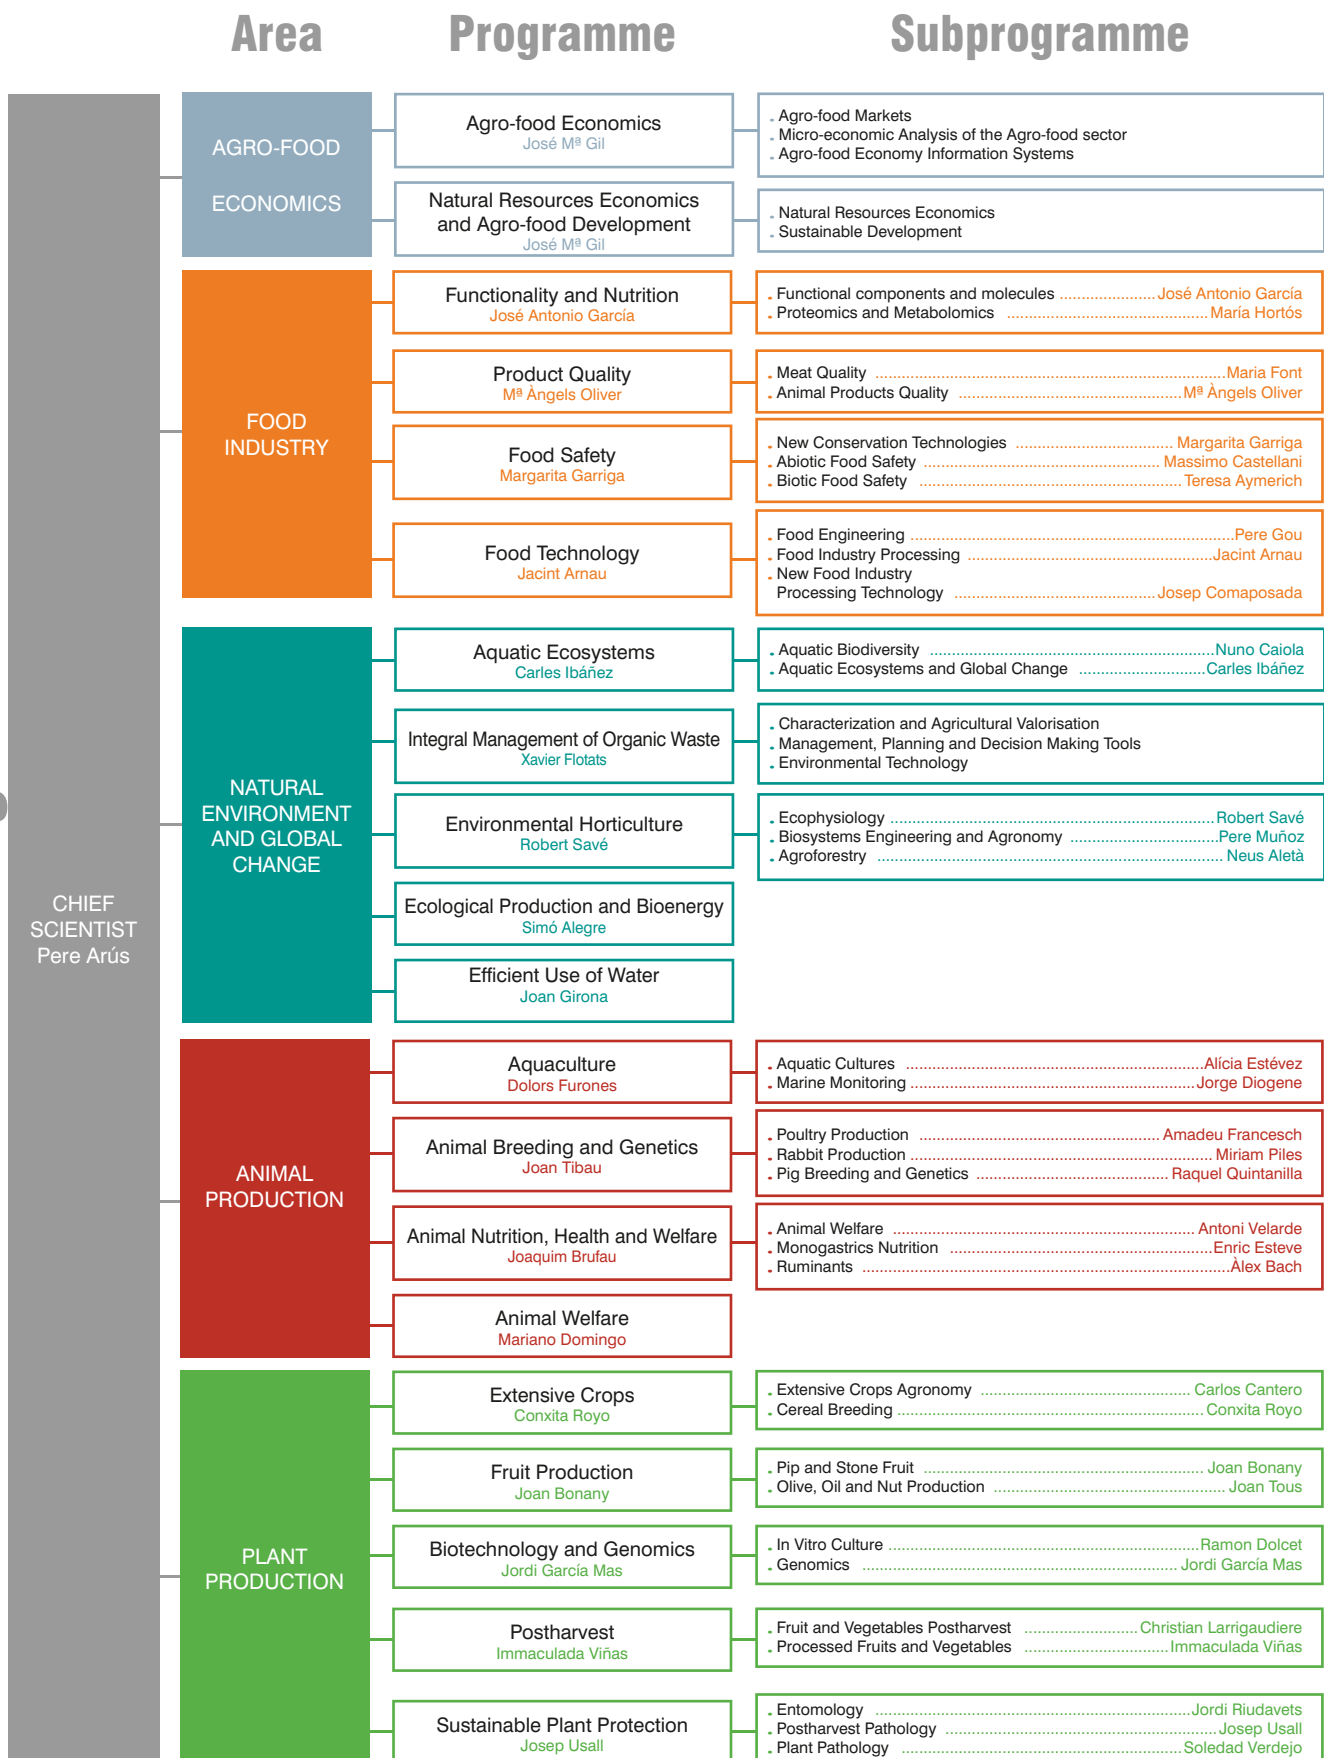

Scientific Structure. Organization chart

CHIEF SCIENTIST
Pere Arús